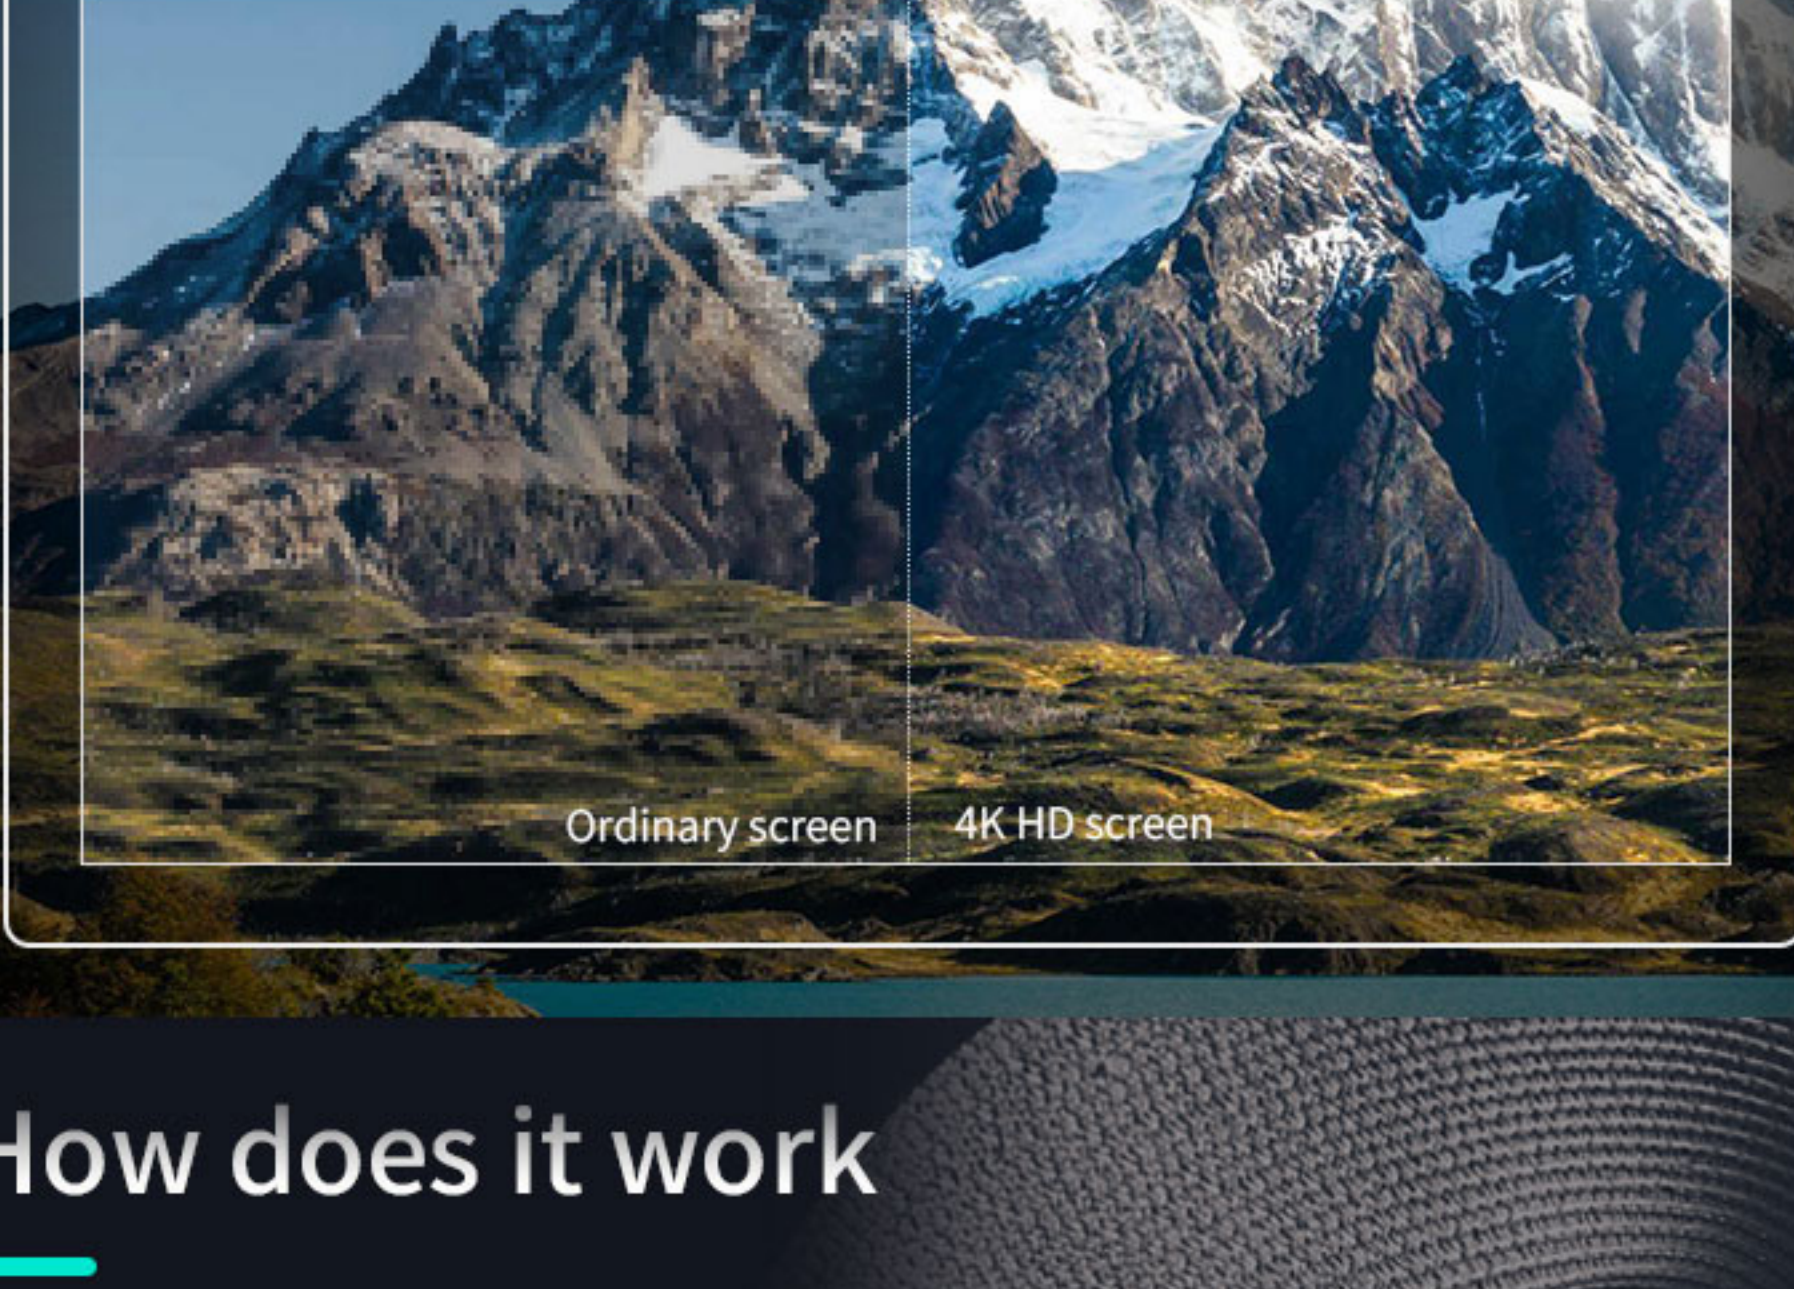

## 15.6 inch 4K HD screen

Unveil a New Reality: Lifelike Beauty in 4K HD Clarit