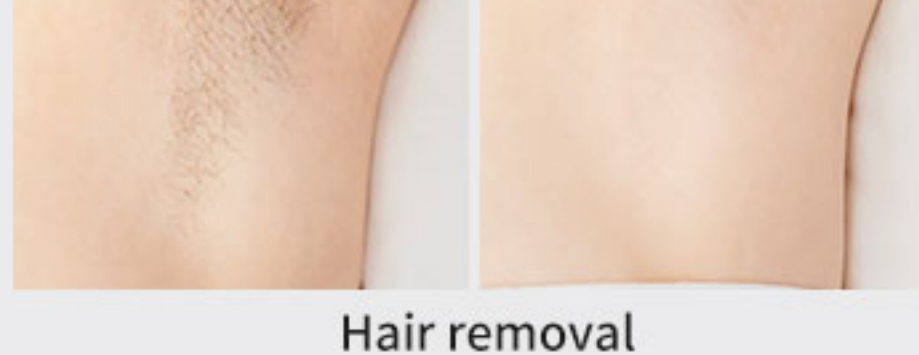

CLINICAL EFFECT

Hair removal